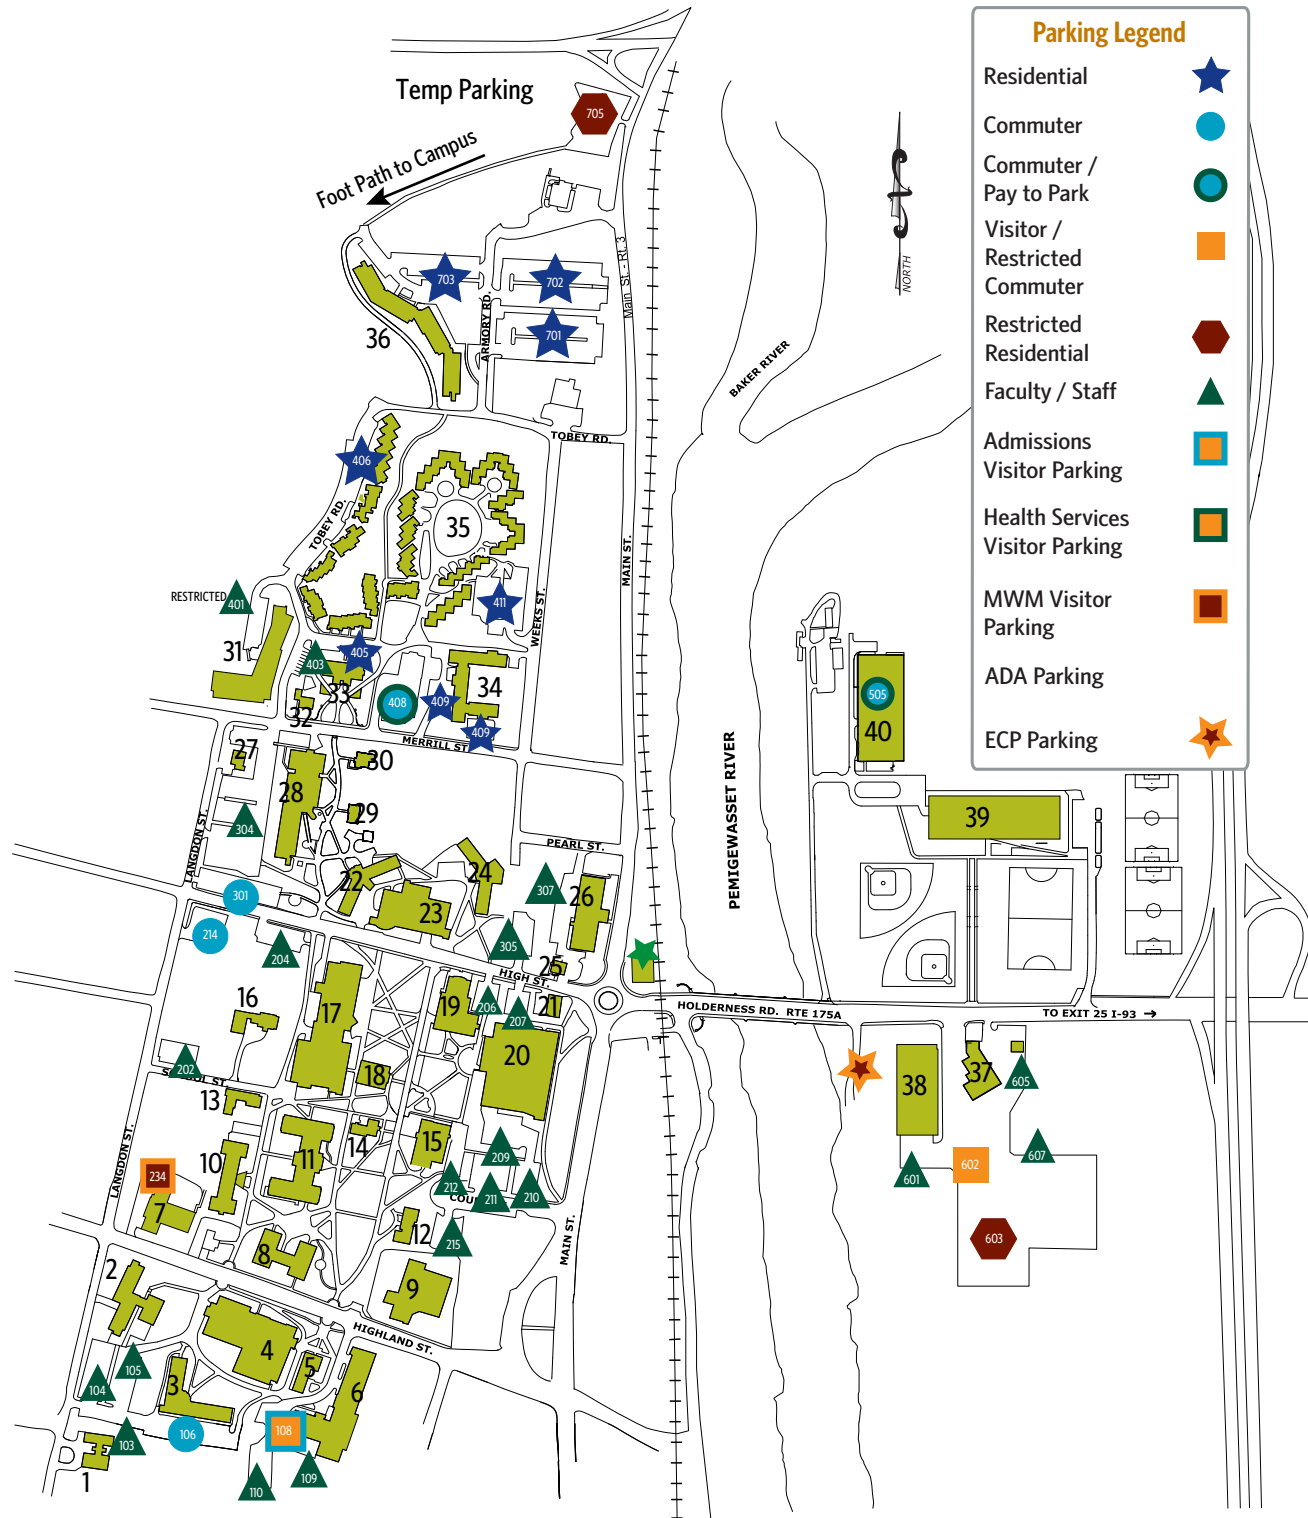

Plymouth State University

1. Center for Young Children and Families
2. Belknap Residence Hall
3. Pemigewasset Residence Hall
4. Herbert H. Lamson Library and Learning Commons
5. Russell House
6. Boyd Science Center
7. Museum of the White Mountains
8. Samuel Read Hall Building
9. Highland Hall
10. Blair Residence Hall
11. Mary Lyon Residence Hall
12. Holmes Alumni House
13. Robert Frost House
14. Ellen Reed House
15. Rounds Hall
16. President's House
17. Hartman Union Building
18. Memorial Hall
19. Guy E. Speare Administration Building
20. Silver Center for the Arts
21. Financial Services
22. Geneva Smith Residence Hall
23. Prospect Dining Hall
24. Grafton Residence Hall
25. University Police
26. Draper & Maynard Building
27. Human Resources Office
28. Harold E. Hyde Hall
29. Office of Environmental Sustainability
30. Counseling Center
31. Merrill Place Conference Center and Residence Hall
32. Health Services Building - Mary Taylor House
33. Centre Lodge
34. Non-Traditional Student Apartments
35. White Mountain Apartment Complex
36. Langdon Woods Residence Hall
37. Physical Plant
38. Welcome Center and Ice Arena
39. Physical Education Center
40. ALLWell North

★ Enterprise Center at Plymouth

Parking Legend

- Residential ★
- Commuter ●
- Commuter / Pay to Park ●
- Visitor / Restricted Commuter ■
- Restricted Residential ◆
- Faculty / Staff ▲
- Admissions Visitor Parking ■
- Health Services Visitor Parking ■
- MWM Visitor Parking ■
- ADA Parking ■
- ECP Parking ★